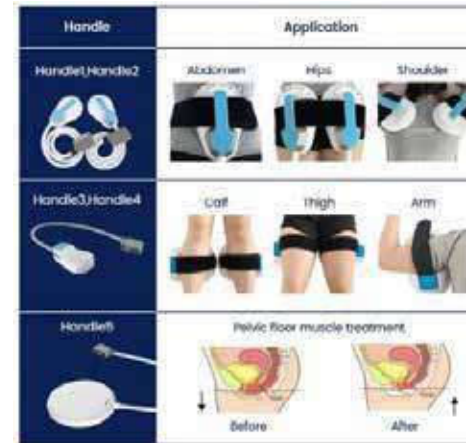

R95 000.00

Cutting-edge Electro Muscle Stimulation technology to tone your body and help eliminate fat