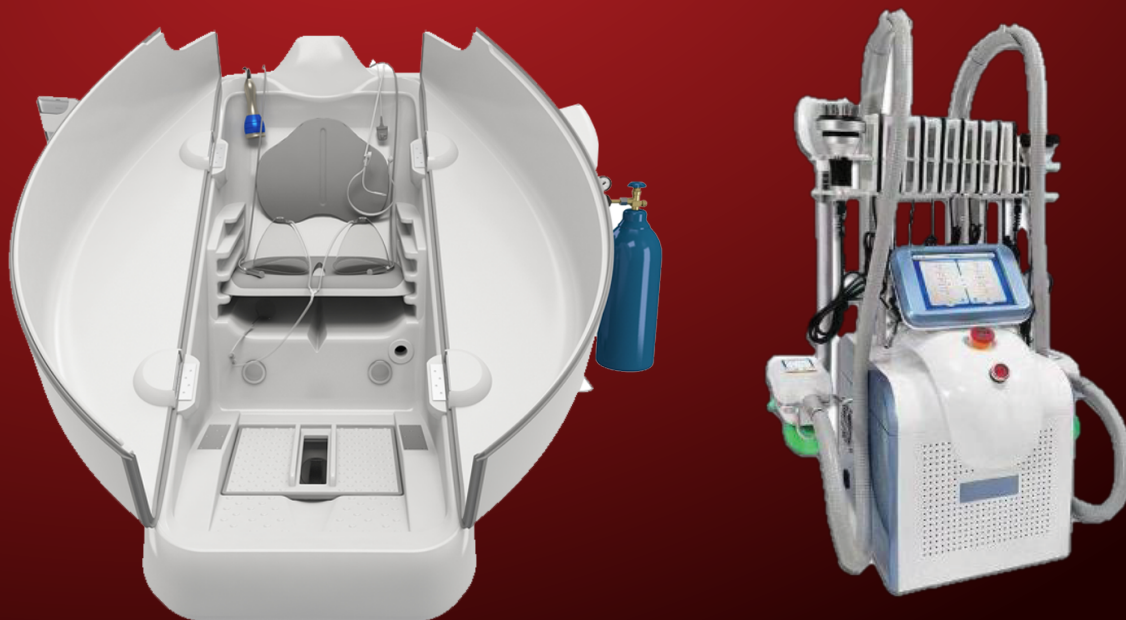

Full Package Includes:

MACHINES:

1x 360 degrees Fat Freeze
Cryolipolysis
1x Hocatt plus
1 x 2 Litre Oxygen Concentrator

MARKETING MATERIAL:

5000 Double side Flyers
500 Launch Flyers
2 x Roll up banners
GWE Website listing

CONSUMABLES:

20 x Anti- freeze membranes
5 x 250 ml Ultra gel
10x Ozone Day Cream
10 x Ozone Night Cream
10 x Ozone Gel
1 X Ozone soap gift pack

ACCESSORIES:

1x Massage Bed

EXTRA:

Delivery and Installation (500km radius from Pretoria)
Practical and Theoretical training
Business launch day assistance