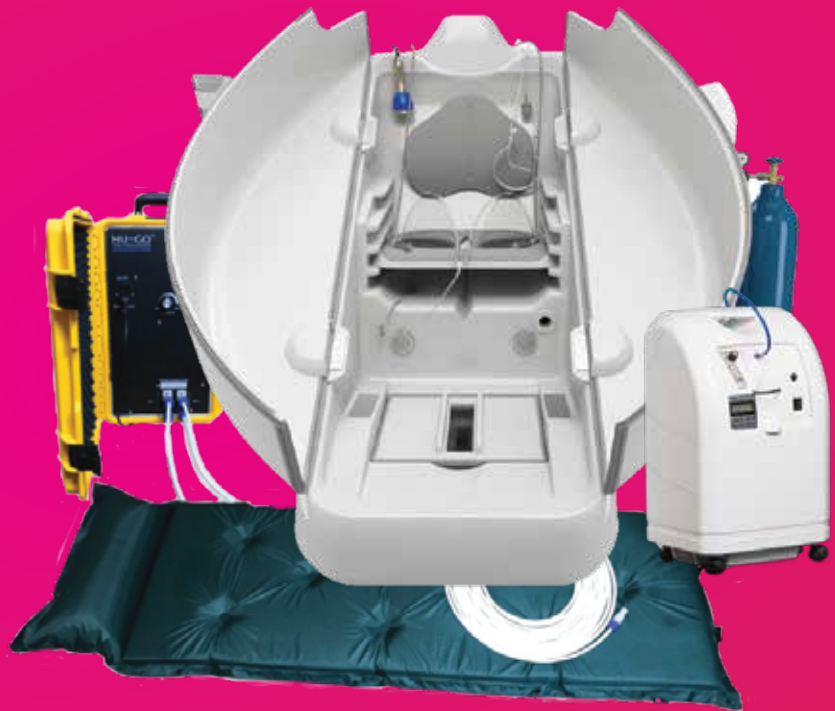

RUBY Elite PACKAGE

Full Package Includes:

MACHINES:

1X 10 in 1 Hocatt™ Platinum
1X 5 in 1 Cryo Laser-Lipo
1x Distilled Water Purifier
1x Portable Ozone Sauna

MARKETING MATERIAL:

5 000x Double Sided Flyers
500x Launch Flyers
2x Roll-Up Banners
Website Listing (Global Website)
1x USB 32GB Video Material

CONSUMABLES:

20x Anti-Freeze Membranes
5x 300ml Ultra Gel
1x 50 Pack Insufflation tubes
10x Day & Night Cream
10x Ozone Gels
1x Box Medical Gloves
1x Box Medical Face Masks

ACCESSORIES:

2x Massage Beds
1x Blood Pressure Monitor

EXTRA:

Delivery & Installation
(500KM Radius from Pta)
Full Practical &
Theoretical Training

R 840 937.00

SAPPHIRE PACKAGE

This package is ideal for those who want to incorporate luxury and beauty with the benefits of healing and therapy. The Sapphire package includes the 10 in 1 Jet Spa, a luxurious hydrotherapy system that is the ultimate in pampering and relaxation.

CONSUMABLES:

- 50x Anti-Freeze Membranes
- 5x 300ml Ultra Gel
- 1x Pack 50 Insufflation tubes
- 10x Day & Night Cream
- 10x Ozone Gels
- 1x Box Medical Gloves
- 1x Box Medical Face Masks

ACCESSORIES:

- 1x Distilled Water Purifier
- 2x Massage Beds
- 1x Blood Pressure Monitor
- EXTRA:**
- Delivery & Installation
(500KM Radius from Pta)
- Full Practical &
Theoretical Training